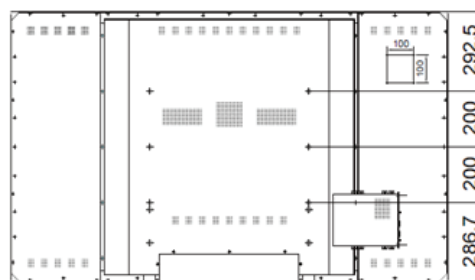

Model type	i3TOUCH P7004 T10
	70"
Display Ratio	16:09
Native resolution	1920 x 1080
Brightness	400cd/m2
Contrast ratio	4000:1
Response time	8 ms
Inputs	VGA x 1 PC AUDIO TOUCH USB x 2 HDMI x 2 Display Port x 1 OPS slot for universal OPS pc integrations (OPS pc not included)
Communication port	RS232 x 1
Sound bar	speakers: 2 x 10W - USB x 2
Audio out	mini jack
Speaker out	2 x mini jack
Power supply	standby power<1W complete power consumption <280W
VESA Mount (W X H)	600 x 400 mm
Anti-collision tempered glass	Yes
Screen area	1550 (W) x 872 (H) mm
Outside dimensions	1651 (W) x 973 (B) x 103 (D)
Package dimensions	1875 (W) x 1180 (H) x 300 (D)
Net weight	83 kg
Total weight	89 kg

Touch technology

	V-Sense
Touch modus	finger and pen
Touch points	10 simultaneous touches (only in Windows 7 or later)
Tempered glass	4 mm
Resolution	8096 x 8096
Response speed	10 ms

Accessories	Power cable VGA cable HDMI cable Remote (incl. Battery) PEN x 2 User Manual Wall mount

Recommended Computer Configuration	CPU	min i3 processor
	RAM	>4G
	Hard disk	>100G
	Interface	USB2.0
	Screen resolution	1280*800

TECHNICAL DRAWING

AUTHORISED DISTRIBUTOR