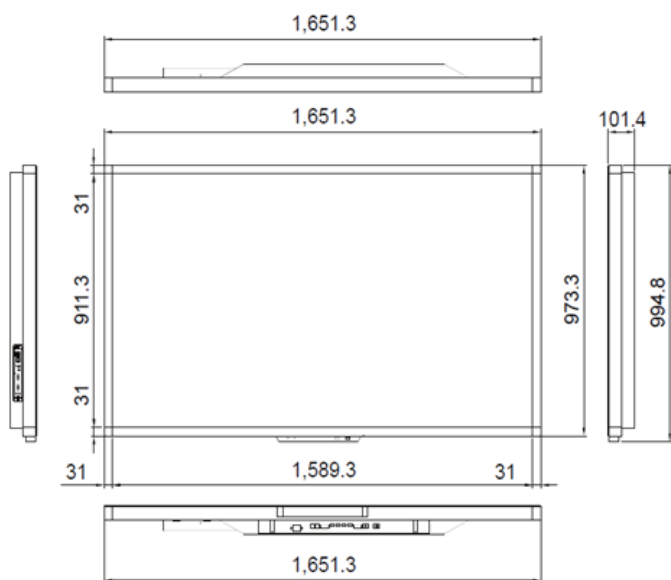

All i3TOUCH products are compatible with Windows, MAC and Linux!

Model type	i3TOUCH P7004 T10
	70"
Display Ratio	16:09
Native resolution	1920 x 1080
Brightness	400cd/m2
Contrast ratio	4000:1
Response time	8 ms
Inputs	VGA x 1 PC AUDIO TOUCH USB x 2 HDMI x 2 Display Port x 1 OPS slot for universal OPS pc integrations (OPS pc not included)
Communication port	RS232 x 1
Sound bar	speakers: 2 x 10W - USB x 2
Audio out	mini jack
Speaker out	2 x mini jack
Power supply	standby power<1W complete power consumption <280W
VESA Mount (W X H)	600 x 400 mm
Anti-collision tempered glass	Yes
Screen area	1550 (W) x 872 (H) mm
Outside dimensions	1651 (W) x 973 (B) x 103 (D)
Package dimensions	1875 (W) x 1180 (H) x 300 (D)
Net weight	83 kg
Total weight	89 kg

Recommended Computer Configuration	CPU	min i3 processor
	RAM	>4G
	Hard disk	>100G
	Interface	USB2.0
	Screen resolution	1280*800

TECHNICAL DRAWING

AUTHORISED DISTRIBUTOR