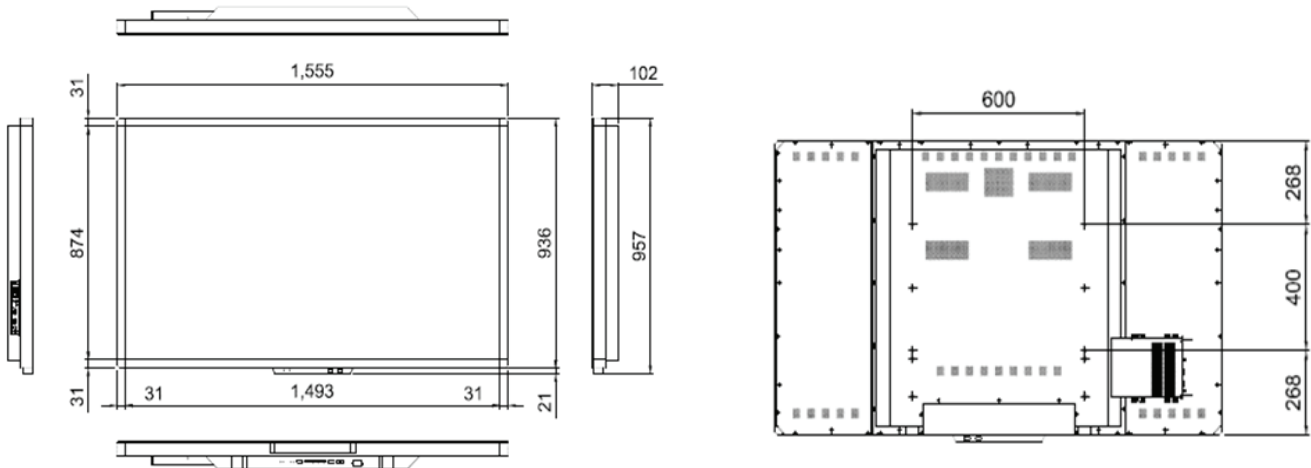

Model type	i3TOUCH P6504 T10
	65"
Display Ratio	16:09
Native resolution	1920 x 1080
Brightness	360cd/m2
Contrast ratio	4000:1
Response time	8 ms
Inputs	VGA x 1 PC AUDIO TOUCH USB x 2 HDMI x 2 Display Port x 1 OPS slot for universal OPS pc integrations (OPS pc not included)
Communication port	RS232 x 1
Sound bar	speakers: 2 x 10W - USB x 2
Audio out	mini jack
Speaker out	2 x mini jack
Power supply	standby power consumption <2.1 Watt complete power consumption <138 Watt
VESA Mount (W X H)	600 x 400 mm
Anti-collision tempered glass	Yes
Screen area	1429 x 804 mm
Outside dimensions	1555 (W) x 936 (H) x 102 (D)
Package dimensions	1780 (W) x 1175 (H) x 300 (D) mm
Net weight	78 kg
Total weight	87 kg

Touch technology

	V-Sense
Touch modus	finger and pen
Touch points	10 simultaneous touches (only in Windows 7 or later)
Tempered glass	4 mm
Resolution	8096 x 8096
Response speed	10 ms

Accessories	Power cable VGA cable HDMI cable Remote (incl. Battery) PEN x 2 User Manual Wall mount

Recommended Computer Configuration	CPU	min i3 processor
	RAM	>4G
	Hard disk	>100G
	Interface	USB2.0
	Screen resolution	1280*800

TECHNICAL DRAWING

AUTHORISED DISTRIBUTOR